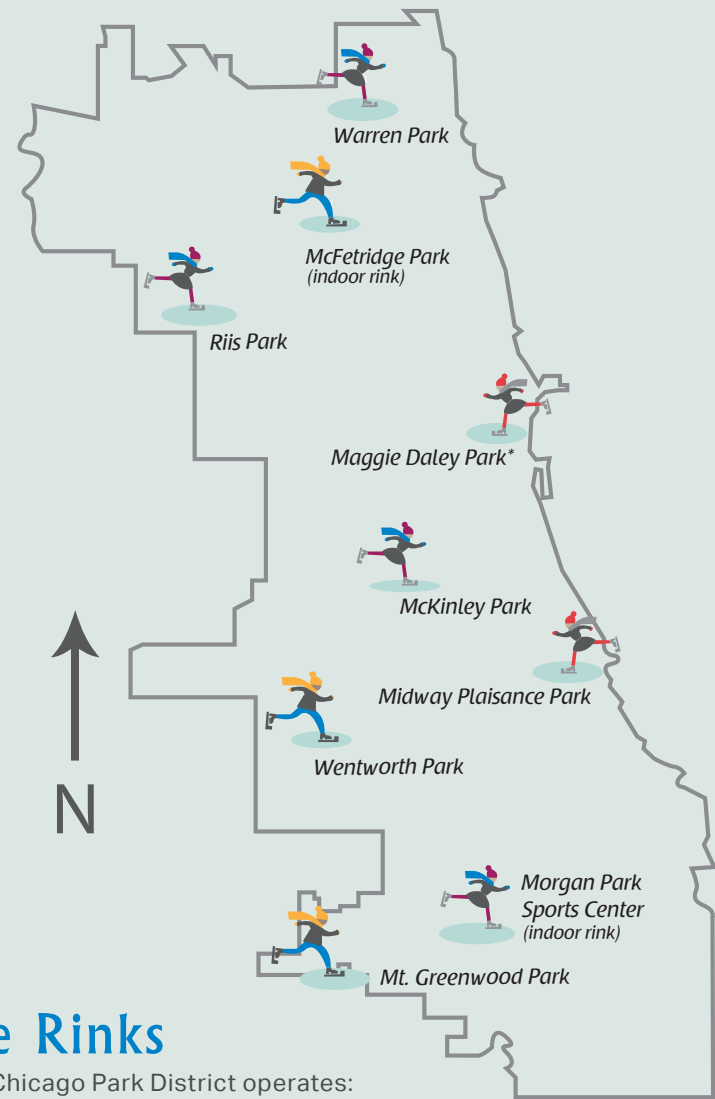

Stick & Puck and Pond Hockey

This combined program offers 45 minutes of Stick & Puck followed by 45 minutes of Pond Hockey for one price. Recreational or hockey helmet required. Hockey equipment recommended.

Admission (includes skate rental and access to Pond Hockey program): $8 per person, $10 for adult & child

Stick & Puck: Offers open access to the ice specifically for practicing stickhandling, skating and shooting skills. No scrimmage games or slap shots allowed. Recreational or hockey helmet, gloves and knee pads are recommended. Youth skaters may be on the ice with supervision.

Pond Hockey Practice: Practice non-contact battling up to 5 on 5 skaters. No slap shots or body checking allowed and hockey helmets are required. Program is open to children and adults and is offered in combination with the Stick & Puck program.

Holiday Hours

Call ice rink for holiday hours.
*Some ice rink hours may change after Martin Luther King Jr. Day.

Visit www.chicagoparkdistrict.com for a complete schedule of holiday hours.

Due to Covid-19 restrictions there will be a 50-person occupancy limit at the Chicago Blackhawks Outdoor Ice Rinks. Admittance to the ice rinks will be first come first served. Warming buildings will be accessible to the public for skate rental only. Expect additional wait times for entry, skate rental and cleaning.

Ice Rinks

The Chicago Park District operates:

McFetridge Sports Center (indoor facility) in California Park
3843 N. California Ave., 773.478.2609

McKinley Park
2210 W. Pershing Rd., 312.747.5992

Midway Plaisance Park
1130 Midway Plaisance North (East 59th St. at Woodlawn)
312.745.2470

Morgan Park Sports Center Ice Rink
11505 S. Western Ave., 773.840.4622

Mt. Greenwood Park
3721 W. 111 St., 312.747.3690

Riis Park
6100 W. Fullerton Ave., 312.746.5735

Warren Park
6601 N. Western Ave., 773.761.8663

Wentworth Park
5625 S. Mobile Ave., 312.442.2194

*Maggie Daley Park
337 E. Randolph St., 312.742.3918
For more information on hours, fees and offerings visit www.maggiedaley.com